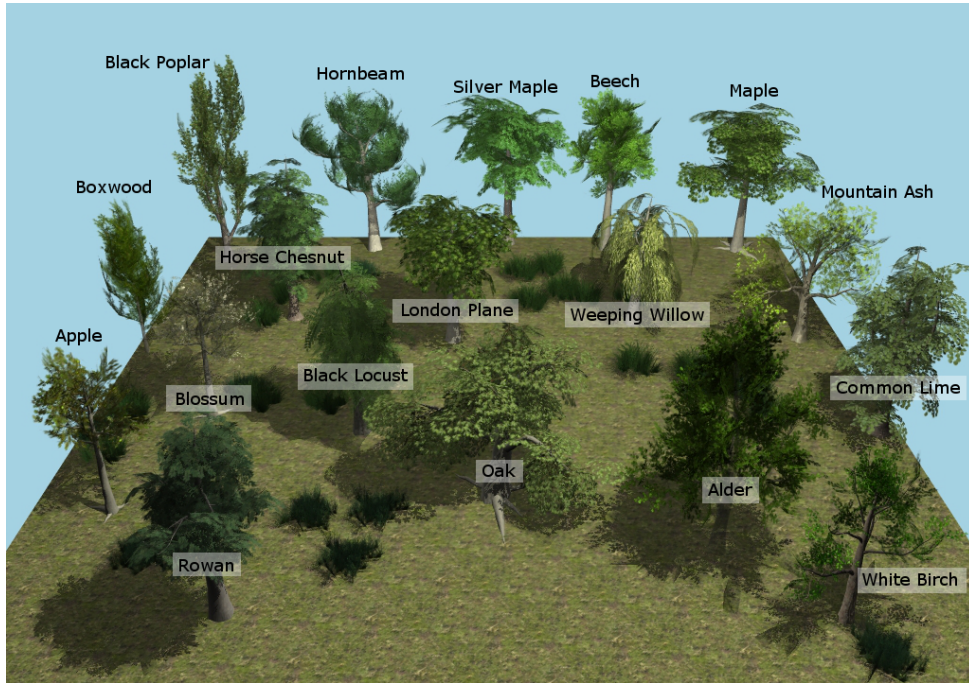

Deciduous Plants - 18 unique species

Dissectible (Exterior) : 1-2

Modeled