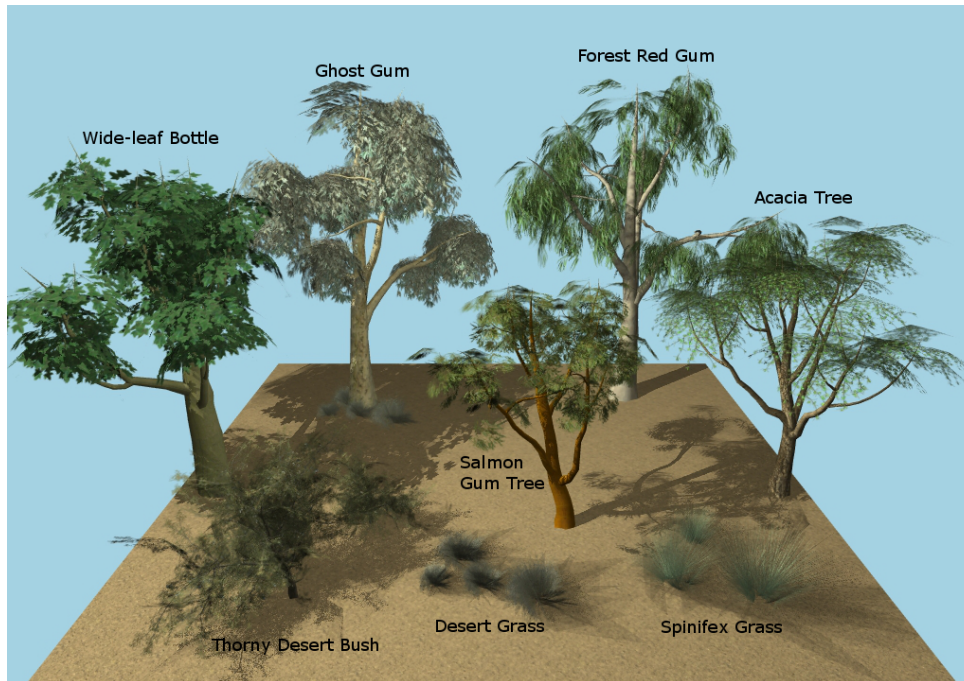

Australian Outback Plants - 7 unique species

Dissectible (Exterior) : 1-2

Modeled