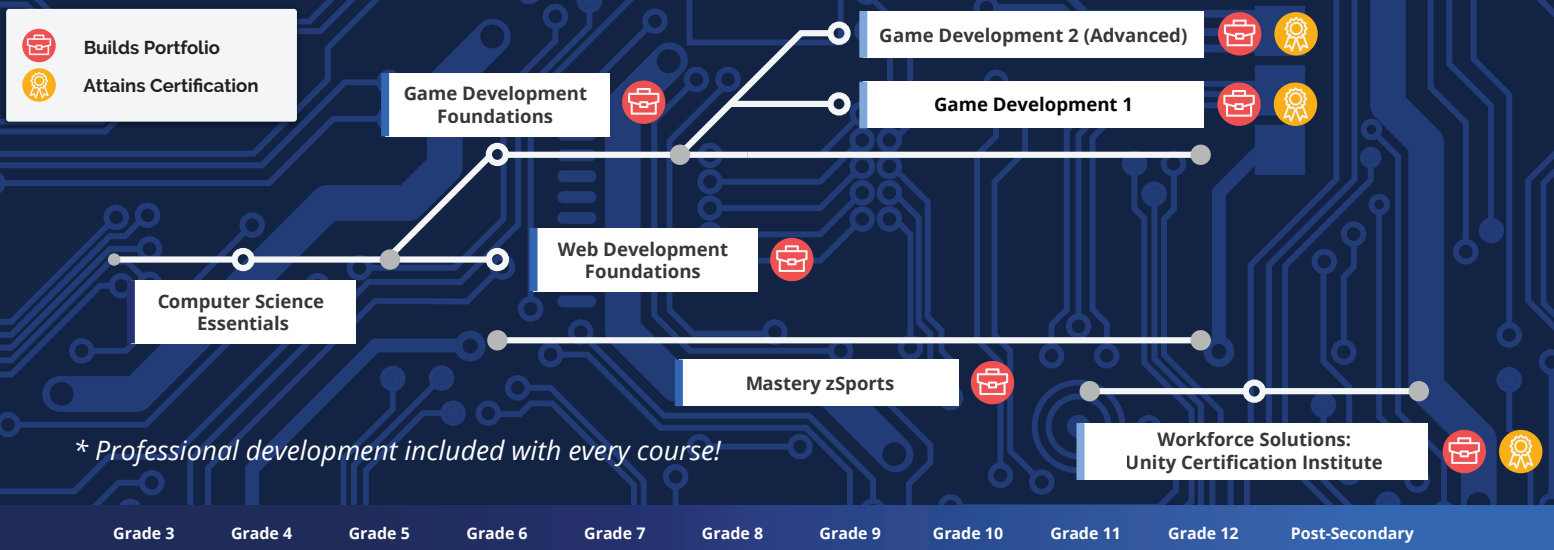

zSpace and Mastery Coding Career & College Pathway

Foundations License

Grade Band: 6-10
Core Skills: HTML, CSS, JavaScript

- ✓ Capstone Project
- ✓ Builds Portfolio
- ✓ STEM Aligned

Certifications License

Grade Band: 9-12
Core Skills: JavaScript, Unity, C#, Git, 3D Modeling

- ✓ Capstone Project
- ✓ Builds Portfolio
- ✓ STEM Aligned
- ✓ Prepares for Unity Certs

Explorations License

Grade Band: 3-6
Core Skills: Cybersafety, Digital citizenship

- ✓ STEM Aligned

Mastery zSports

Grade Band: 6-12
Core Skills: Critical Thinking, Communication

- ✓ STEM Aligned
- ✓ Builds Portfolio

Workforce Solutions: Unity Certification Institute

Grade Band: Adult Learners
Core Skills: C#, App Development, Asset management